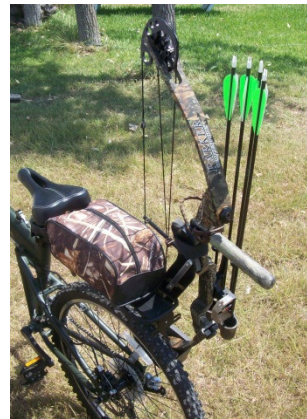

Extreme Hunt Bicycle

Radical, extreme, stealth, versatile and did we mention that the Extreme Hunt Bicycle folds up for compact storage. What's there not to like, it cost less than an ATV and does not require any gas. You have to own one of these babies, not only can you cover more ground quicker you can also safely carry your bow, rifle or fishing poles to your quarry and keep in shape at the same time. This will be one of the best hunting investments you will ever make and will enjoy all year.

Standard Features

- Mountain bike design
- Bike folds in middle section for storage
- Heavy gauge aluminum frame
- All welded construction
- SRAM 24 Speed
- Heavy duty pedals
- 20" wheels
- OD green color
- Kenda knobby tires
- Disk brakes front and rear

Available Options

- Weapon scabbard
- Camo storage bags
- Custom pull behind trailers
- Additional customizations available

• For the Extreme Hunter •

Extreme Series Feeders

Additional Product Pictures of Extreme Hunt Bicycle